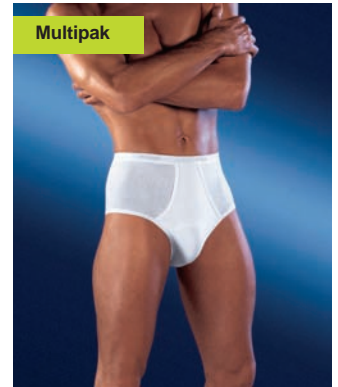

Basic Maxi

Art. nr. 202-106-104

Ⓒ:96% Ⓜ:4% Ⓜ:S-XXXL

2-pak 199,-